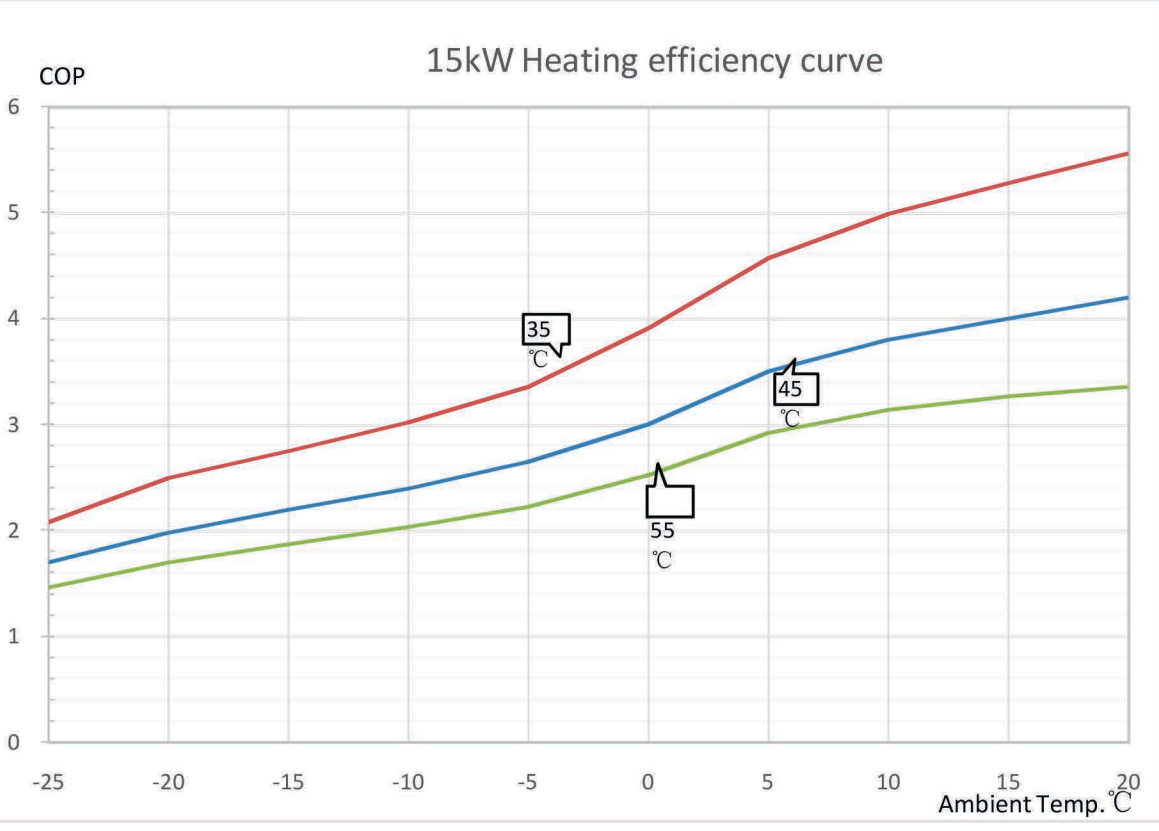

# 15kW Heating Capacity curve Model: Raymer RAY-15DS1-EVI

Heating Curve is 45 °C, Hot water curve is 55 °C.