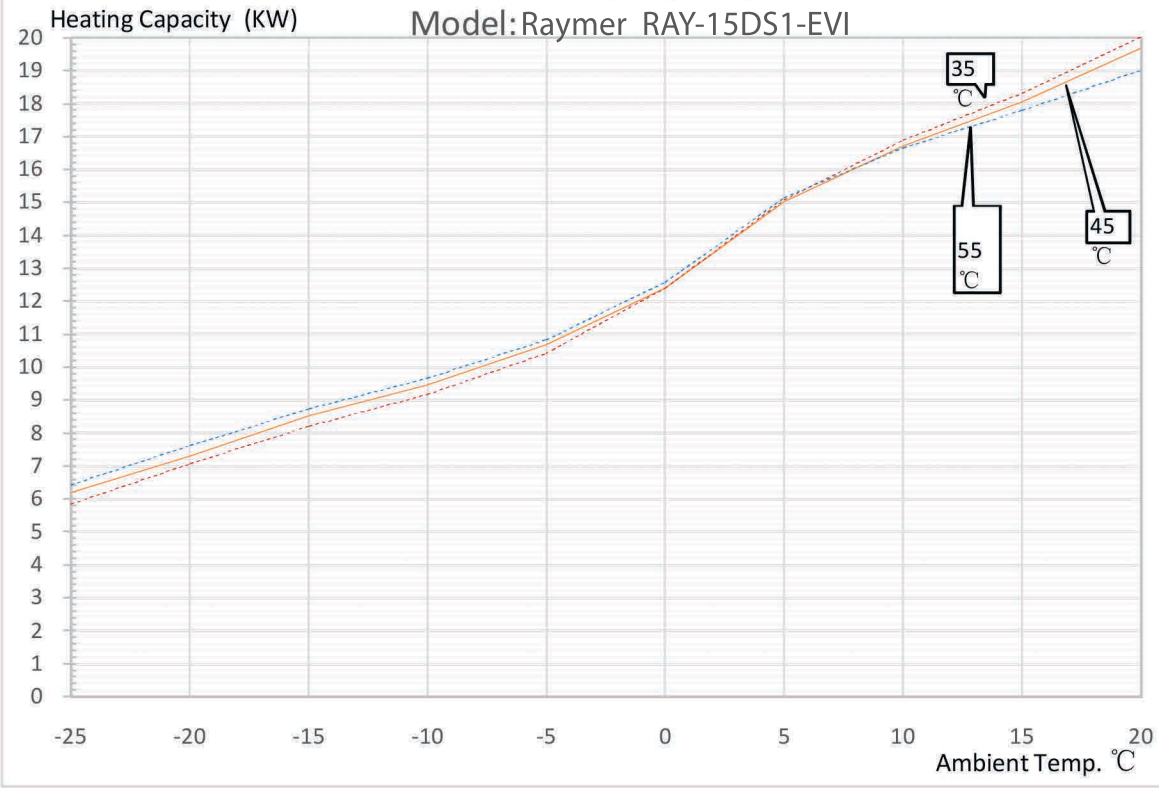

# 15kW Heating Capacity curve Model: Raymer RAY-15DS1-EVI

Heating Curve is 45 °C, Hot water curve is 55 °C.