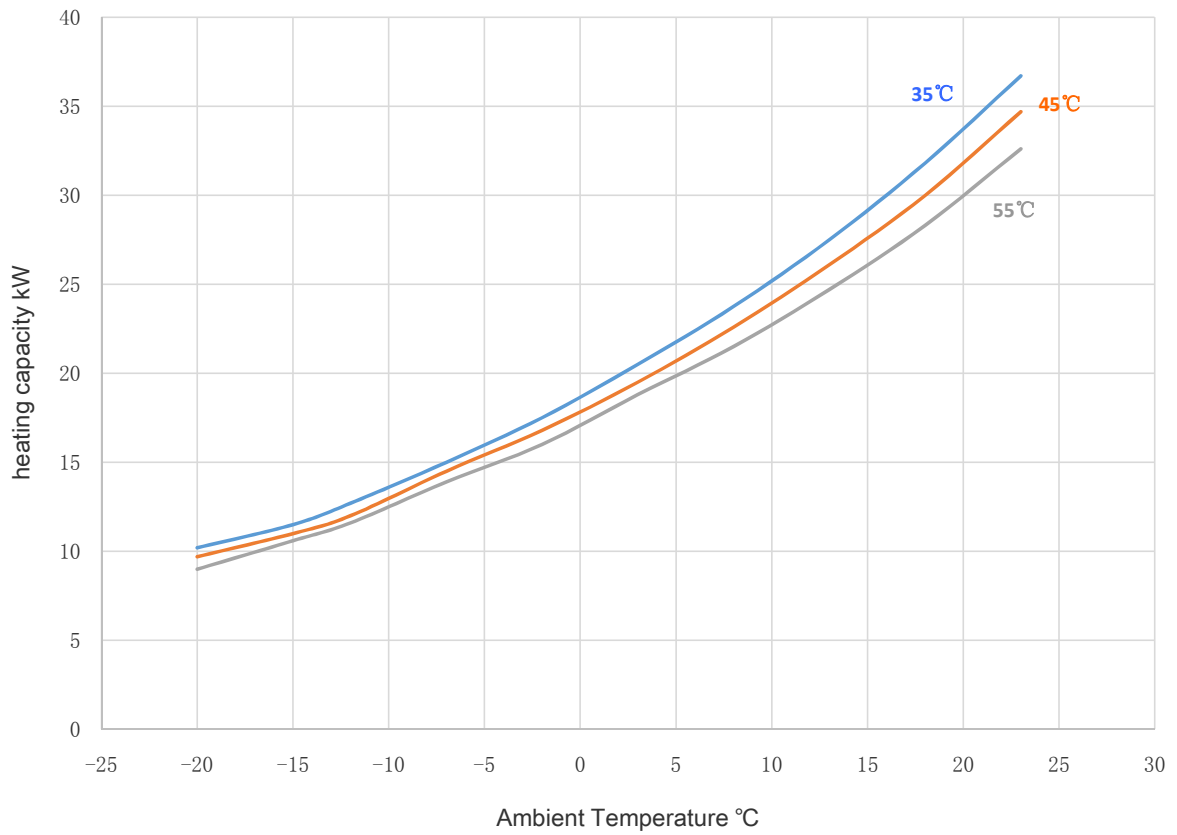

(24kW) HEATING CRUVE

COP CURVE