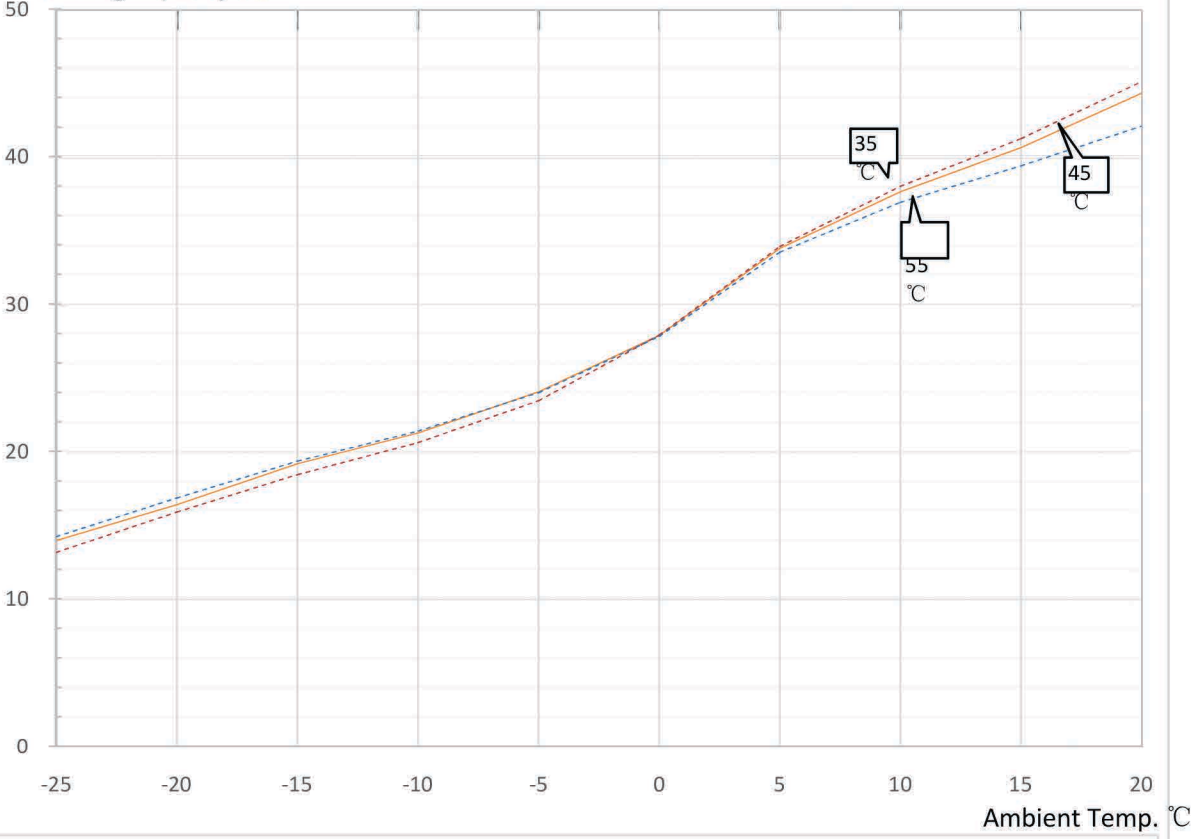

Raymer RAY-32DS1-EVI (380V) Heating Capacity curve

Heating Capacity KW

Raymer RAY-32DS1-EVI (380V) Heating efficiency curve

COP